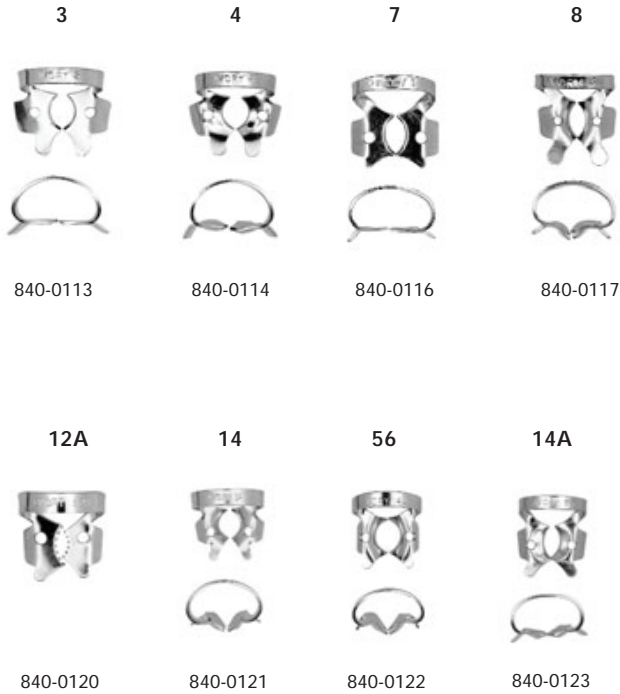

### Ivory Rubber Dam Clamp (Hereaus)

**Complete Kit 840-0100 \$299.50**  
 Contains punch, forceps, rubber dam, frame, 8 clamp starter kit & template

**Starter Kit 840-0101 \$69.50**  
 8 clamps - 0, 2A, 8A, 14, 2,7,9,14A

### Individual Winged Clamps (Hereaus)

**Antrior (Labial) \$12.50**  
 Stainless Steel

**Bicuspid \$9.50**  
 Stainless Steel

**Molar**  
Stainless Steel

**\$9.50**

**Rubber Dam Frame**

**Plastic, (Plasdent)**

840-0200 **\$9.50**

**Ready Dam Frame (Pac-Dent)**

fully autoclavable 840-0210 **\$6.95**

**Rubber Dam Instruments**

**Clamp Forceps**

(First Choice) Each **\$17.99**

Ivory Lightweight  
17 cm 550-0596

Brewer  
17.5cm 550-0597

Stoke  
17.5cm 550-0598

**Punch Forceps**

(First Choice) Each **\$22.99**

Ainsworth  
17cm 550-0599

Ivory  
17cm 550-0600