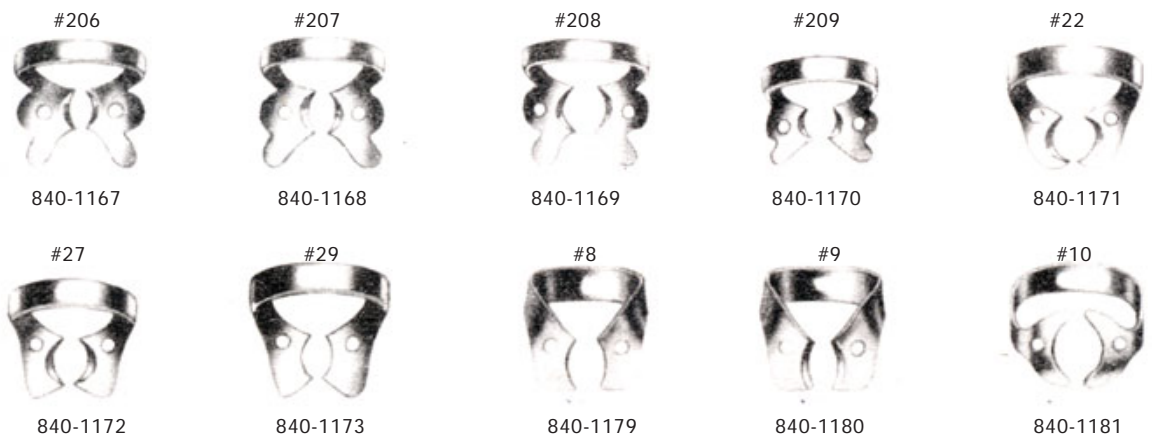

**Rubber Dam Clamps**

stainless steel

(FCI)

Each **\$4.99**

**Molar Clamps Winged**

**Molar Clamps Winged**

**Bicuspid Clamps Winged**

**Labial Clamps Winged**

## Rubber Dam

### Dental Dam (Blossom)

Green, pure latex **\$6.95**  
 5" x 5", 52 sheets 840-0001  
 6" x 6", 36 sheets 840-0002