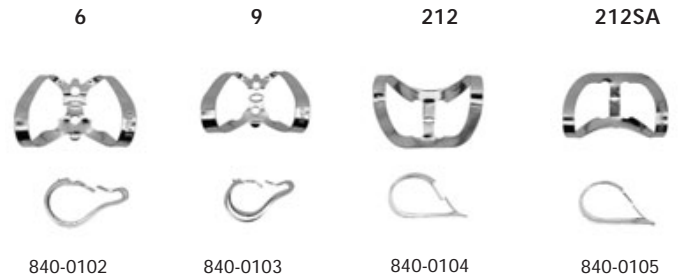

### Ivory Rubber Dam Clamp (Hereaus)

**Complete Kit 840-0100 \$299.50**  
 Contains punch, forceps, rubber dam, frame, 8 clamp starter kit & template

**Starter Kit 840-0101 \$69.50**  
 8 clamps - 0, 2A, 8A, 14, 2,7,9,14A

### Individual Winged Clamps (Hereaus)

**Antrior (Labial) \$12.50**  
 Stainless Steel

**Bicuspid \$9.50**  
 Stainless Steel

**Molar**  
Stainless Steel

**\$9.50**

**Rubber Dam Frame**

**Plastic, (Plasdent)**