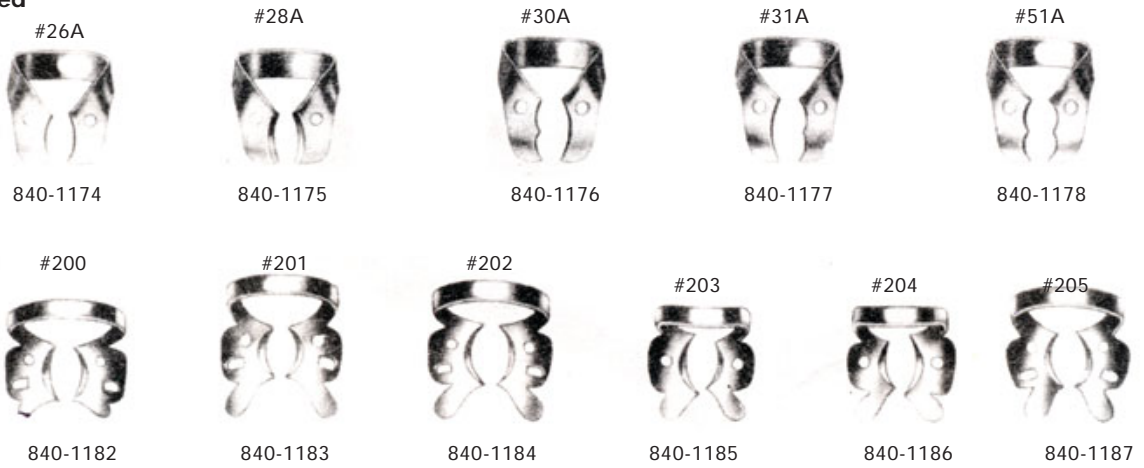

**Rubber Dam Clamps**

stainless steel

(FCI)

Each **\$4.99**

**Molar Clamps Winged**

**Molar Clamps Winged**

**Bicuspid Clamps Winged**

**Labial Clamps Winged**

## Rubber Dam

### Dental Dam (Blossom)

Green, pure latex **\$6.95**  
 5" x 5", 52 sheets 840-0001  
 6" x 6", 36 sheets 840-0002