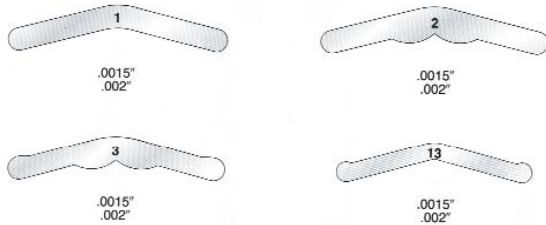

**Matrix
bands**

Tofflemire Stainless Steel Bands (JR)

144/pkg **$5.99**

		0.0015"	0.002"
1	Universal	625-1500	625-1540
2	Wide	625-1510	625-1550
3	Narrow	625-1520	625-1560
13	Pedo	625-1530	625-1570

Thinking (Directa)

100/pkg **$29.95**

Nystrom

Super thin 0.02mm stainless steel

Premolar

X-Narrow	625-1600
Narrow	625-1610
Medium	625-1620

Molar

X-Narrow	625-1630
Narrow	625-1640
Medium	625-1650

Tofflemire (Directa) $29.95

Super thin 0.02mm stainless steel

1	Universal	625-1670
2	Wide	625-1680
3	Narrow	625-1690
13	Pedo	625-1700

SteriBand, Sigveland, (Directa)

Super thin 0.02mm stainless steel

87mm **$29.95**

5mm	625-1710
6.5mm	625-1720
8mm	625-1730

T-Bands (Pulpdent)

100/pkg, .002" thick **$12.99**

	Stainless Steel	Brass
Straight Narrow	625-1900	625-1910
Straight Wide	625-1901	625-1911
Straight Assorted	625-1902	625-1912
Curved Narrow	625-1903	625-1913
Curved Wide	625-1904	625-1914
Curved Assorted	625-1905	625-1915